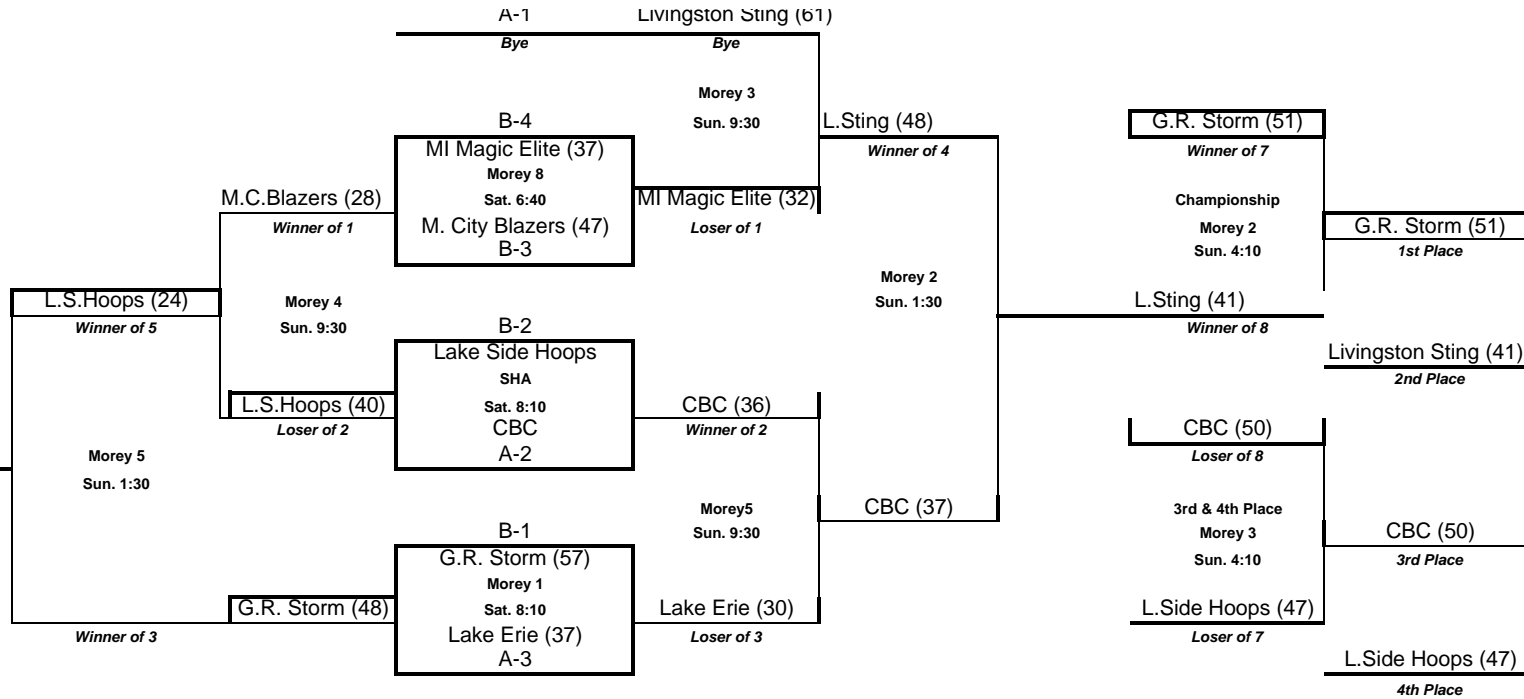

2009 DQT 14:U__D-II

MICHIGAN AAU GIRLS BASKETBALL STATE CHAMPIONSHIP

	POOL A	POOL B
1	L.Sting	G.R. Storm
2	CBC	Lake Side Hoops
3	Lake Erie	M. City Blazers
4		MI Magic Elite

The team listed on the top of each bracket is considered the "Home" team, and will wear their WHITE game jerseys.