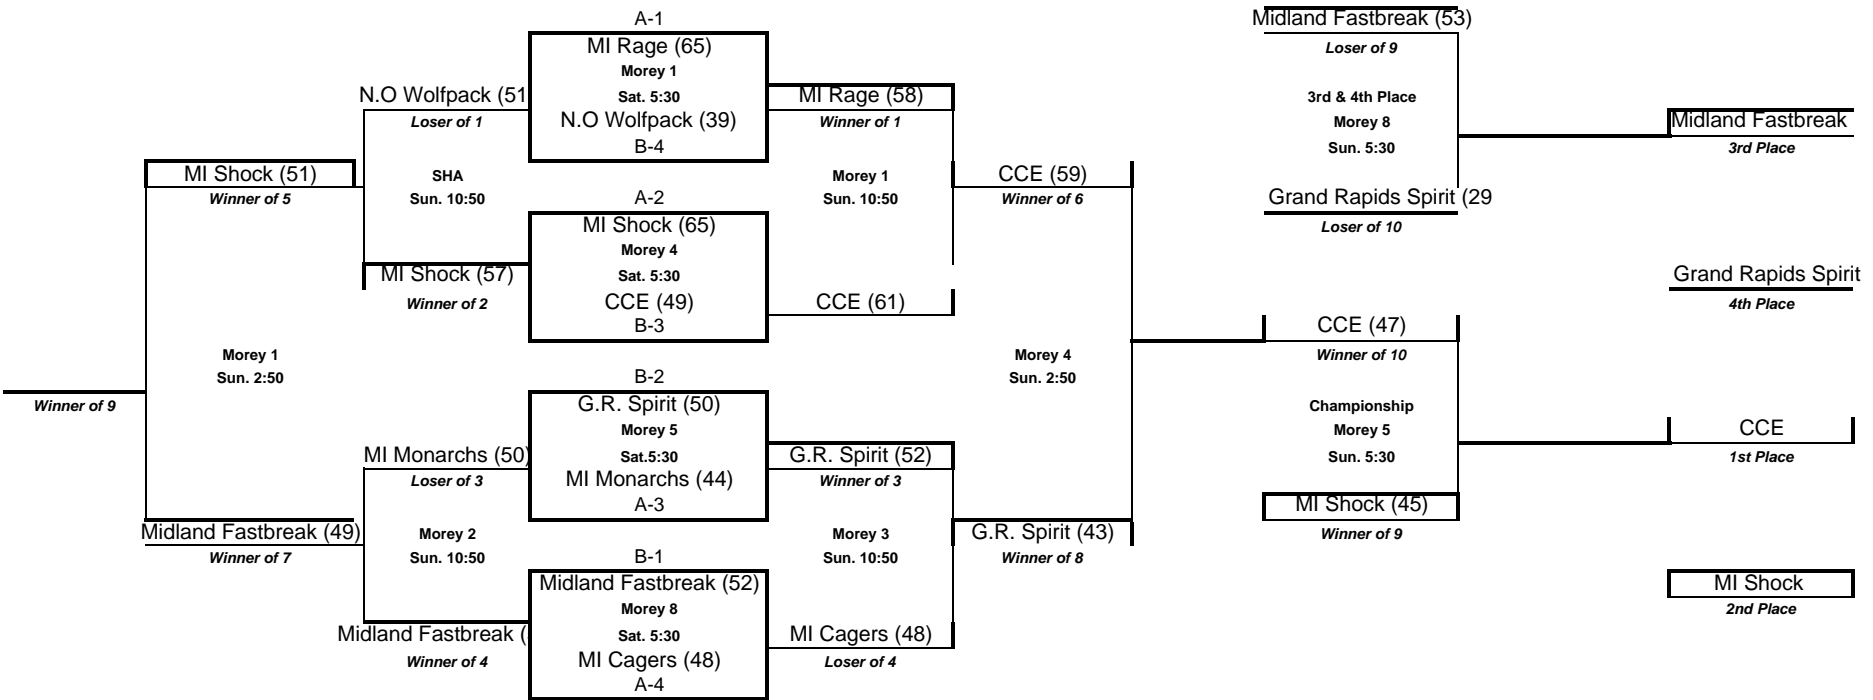

2009 DQT 14:U__D-I

MICHIGAN AAU GIRLS BASKETBALL STATE CHAMPIONSHIP

POOL A POOL B

- 1 | MI Rage | Midland Fastbreak
- 2 | MI Shock | G.R. Spirit
- 3 | MI Monarchs | CCE
- 4 | MI Cagers | N.O Wolfpack

The team listed on the top of each bracket is considered the "Home" team, and will wear their WHITE game jerseys.