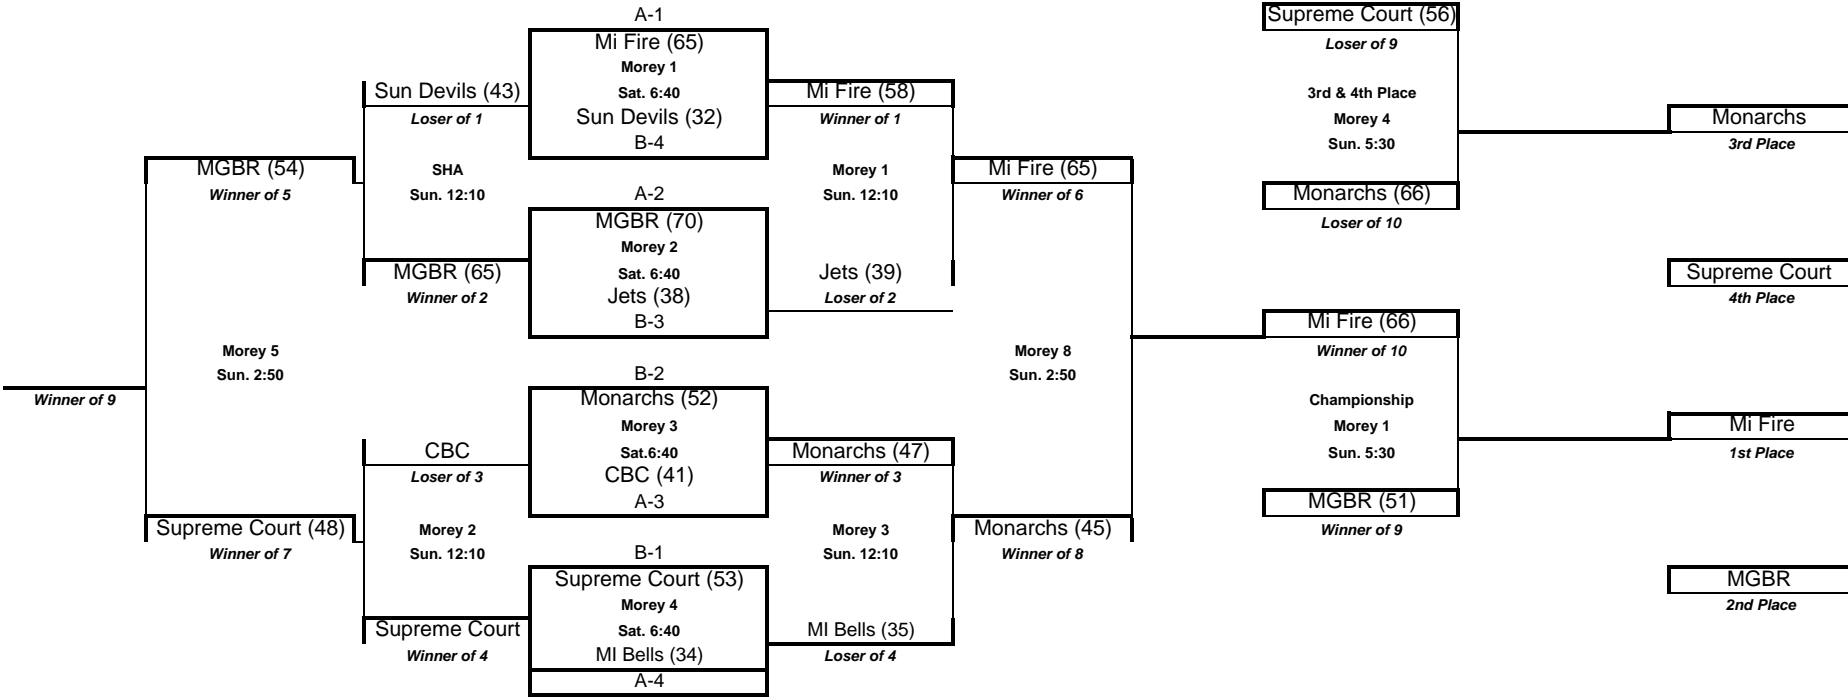

# 2009 DQT 15:U\_\_D-I

## MICHIGAN AAU GIRLS BASKETBALL STATE CHAMPIONSHIP

	POOL A	POOL B
1	Mi Fire	Supreme Court
2	MGBR	Monarchs
3	CBC	Jets
4	MI Bells	Sun Devils

The team listed on the top of each bracket is considered the "Home" team, and will wear their WHITE game jerseys.