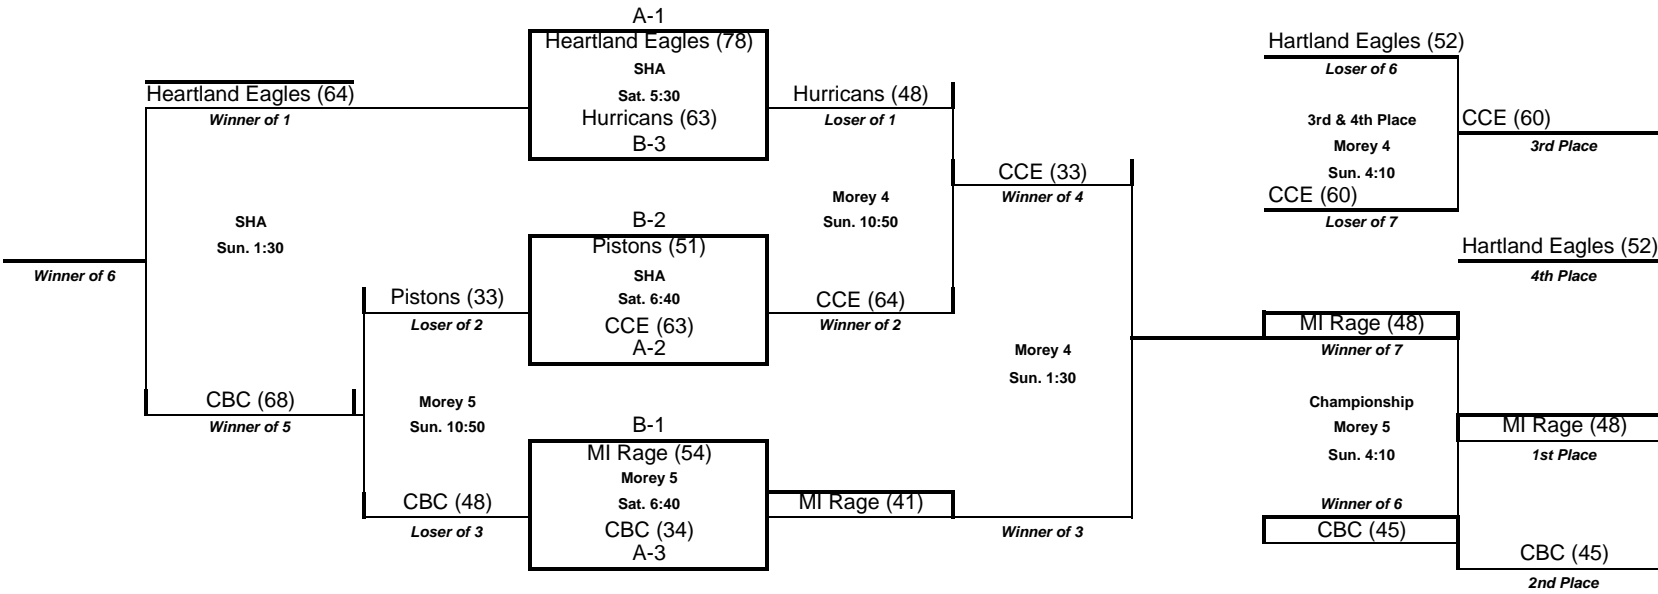

2009 DQT 16:U__D-II

MICHIGAN AAU GIRLS BASKETBALL STATE CHAMPIONSHIP

POOL A	POOL B
--------	--------

- | | | |
|---|------------------|-----------|
| 1 | Heartland Eagles | MI Rage |
| 2 | CCE | Pistons |
| 3 | CBC | Hurricans |

The team listed on the top of each bracket is considered the "Home" team, and will wear their WHITE game jerseys.

Good luck to all teams, lets show good sportsmanship (players, coaches and fans.)