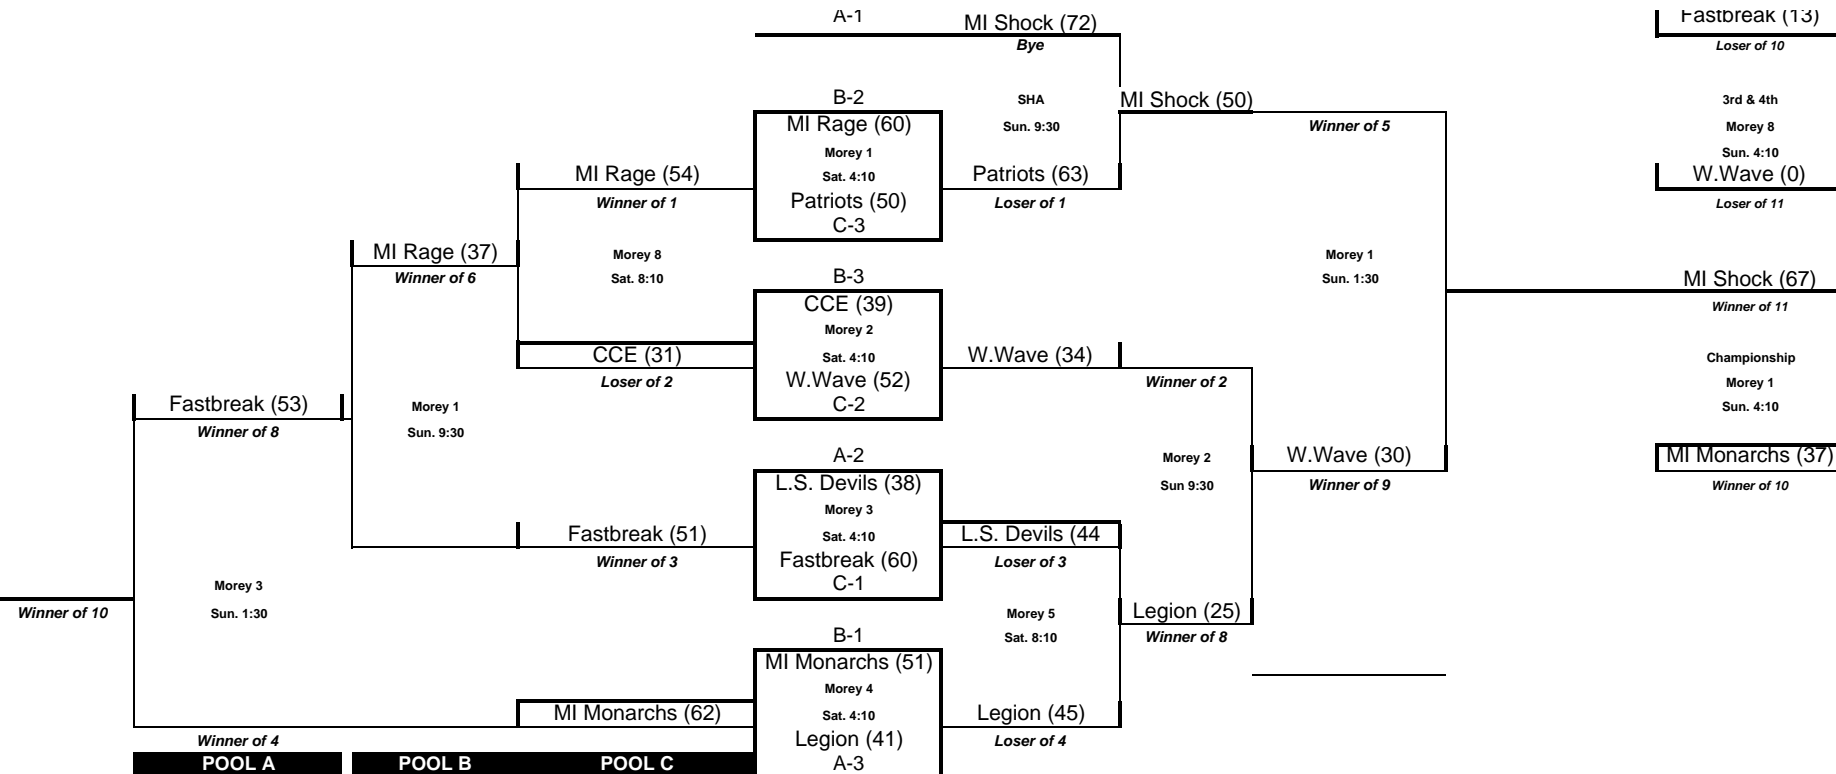

## MICHIGAN AAU GIRLS BASKETBALL STATE CHAMPIONSHIP

1	<b>MI Shock</b>	MI Monarchs	Fastbreak
2	Lady Sun Devils	MI Rage	W.Wave
3	Legion	CCE	Patriots

The team listed on the top of each bracket is considered the "Home" team, and will wear their WHITE game jerseys.