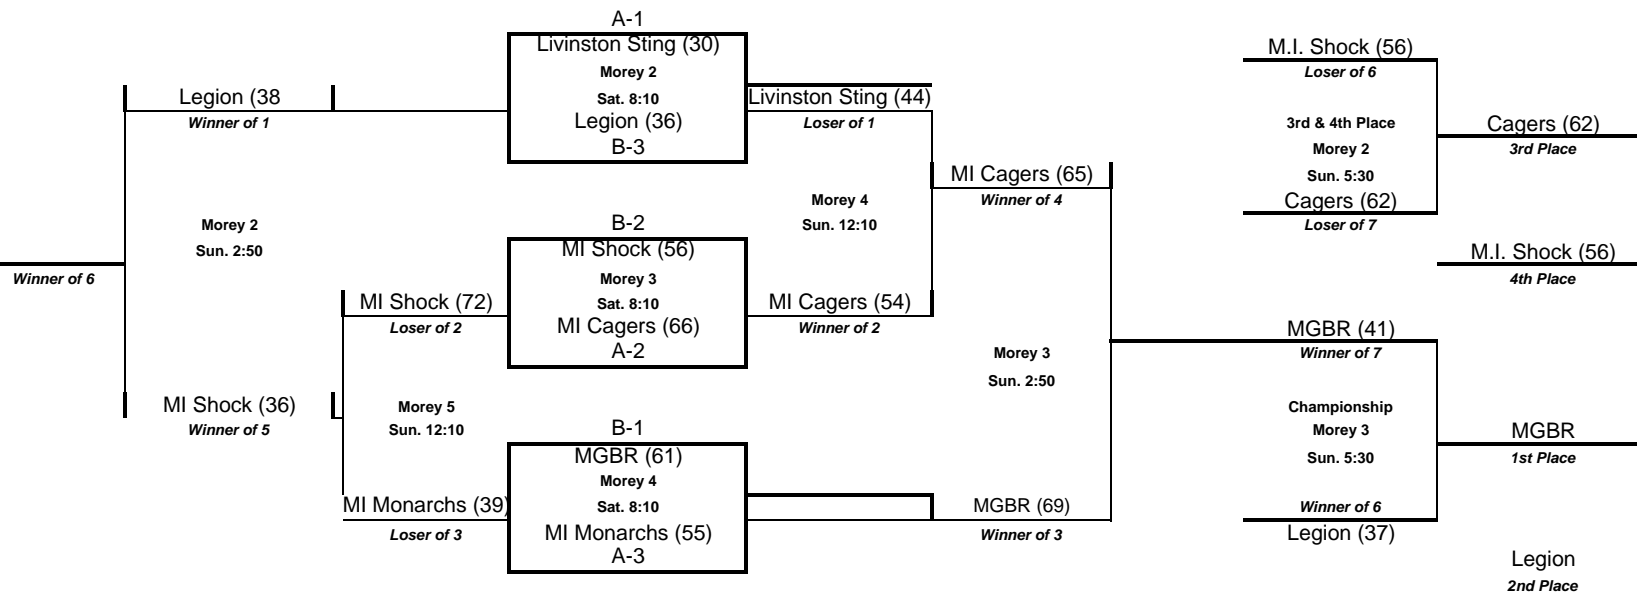

# 2009 DQT 18:U\_\_D-I

## MICHIGAN AAU GIRLS BASKETBALL STATE CHAMPIONSHIP

	POOL A	POOL B
1	Livinston Sting	MGBR
2	MI Shock	MI Cagers
3	MI Monarchs	Legion

The team listed on the top of each bracket is considered the "Home" team, and will wear their WHITE game jerseys.